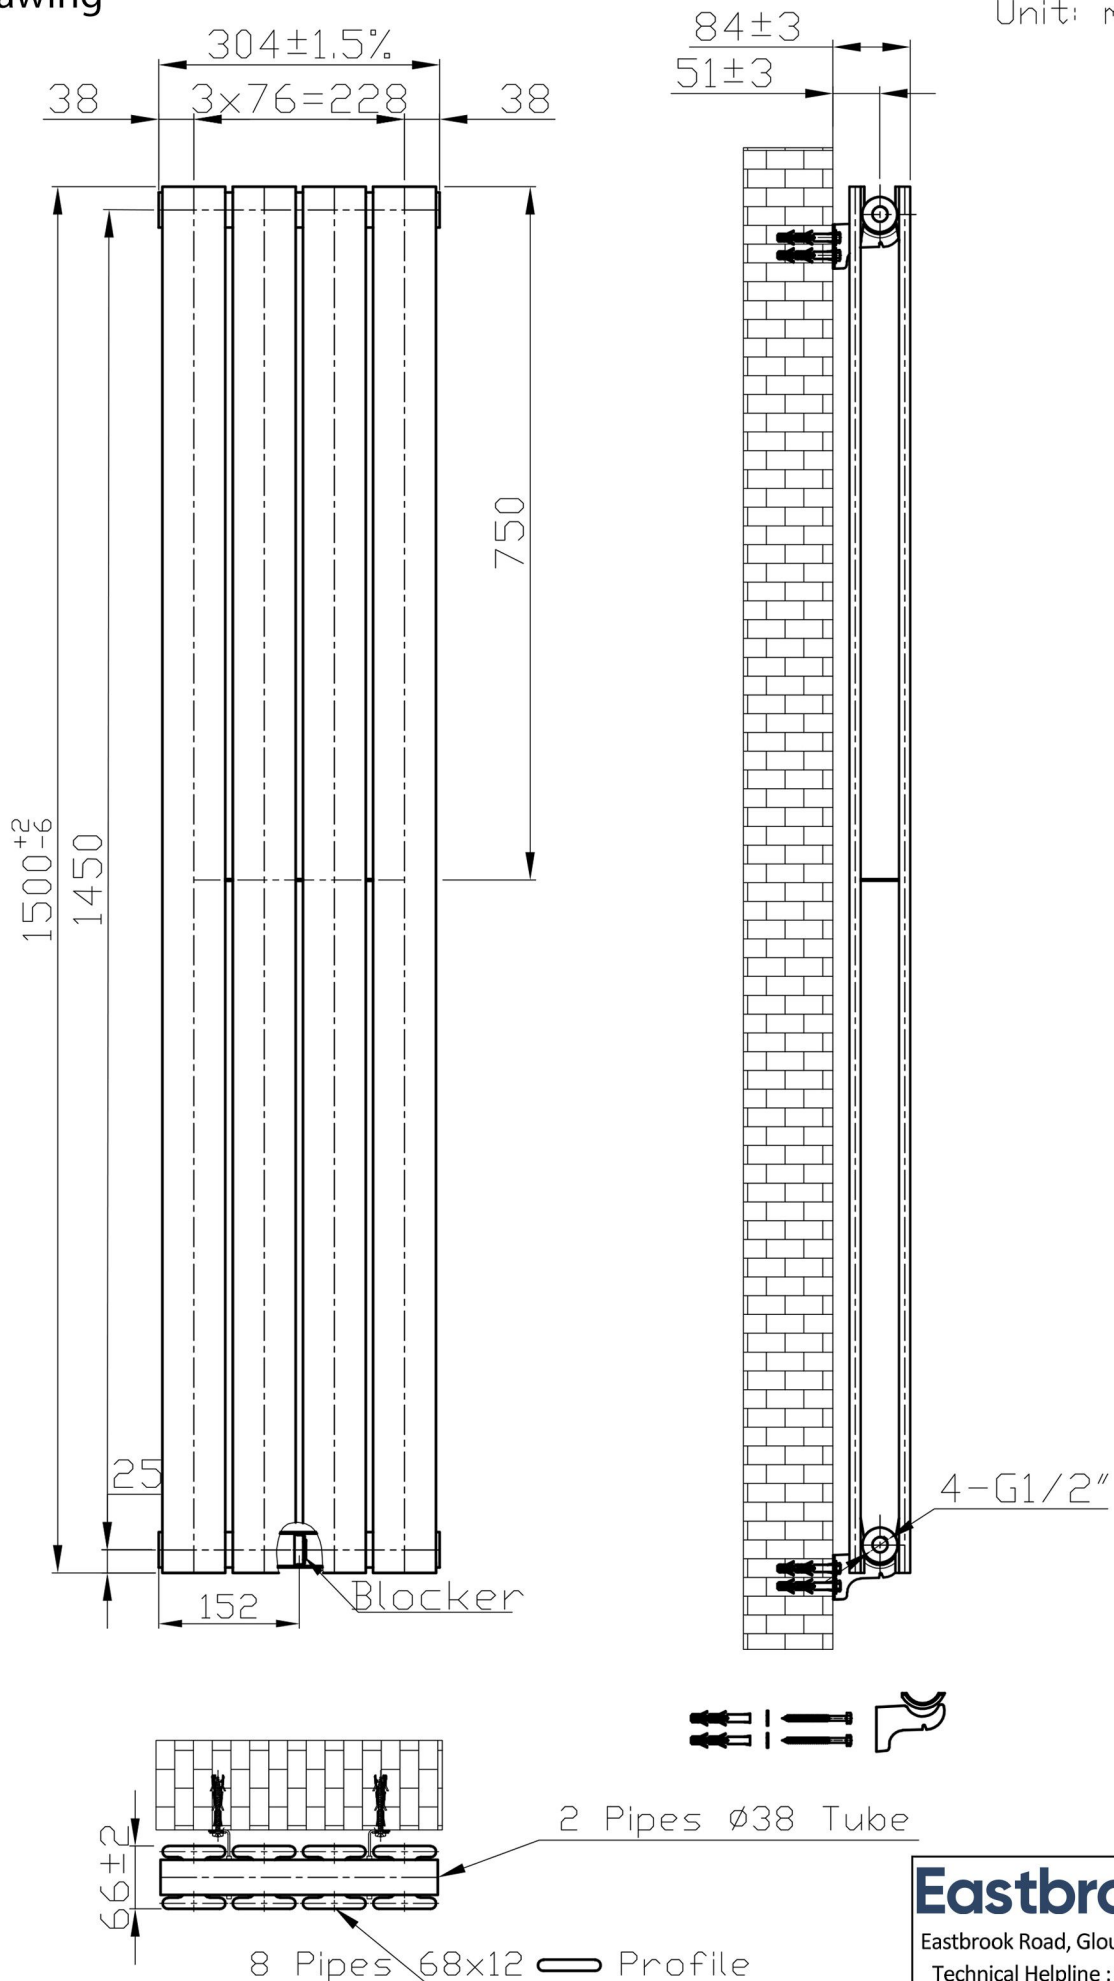

Warrington Type20 Vertical Radiator 1500 x 304mm.

Technical Drawing

Unit: mm

Eastbrook 
Eastbrook Road, Gloucester GL4 3DB
Technical Helpline : 01452 317890
Mon - Fri / 8am - 5pm
Email : technical@eastbrookco.com